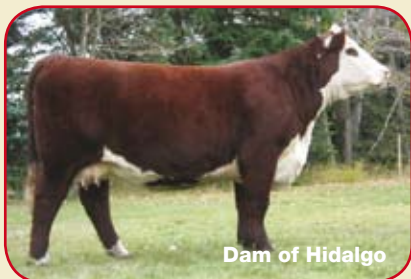

Dam of Hidalgo

EPD's	BW	WW	YW	M	TM
	+4,4	+45,3	+83,7	+13,5	+36,2