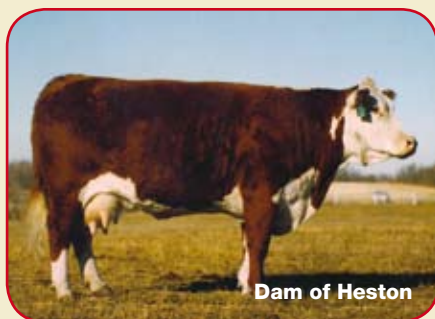

Heston is legendary and without question one of the best breeding bulls we have ever used. He comes from the famous and now dispersed WTK herd in Canada. The WTK herd was for many decades the most influential herd in Canada because of their superior breeding cattle. Heston is no exception. He does it all. Thickness, growth, milk and easy calving. His offspring are very attrac-

tive and with lots of length of body just as Heston himself. But above all his offspring are exceptional producers. That's why Heston for several years has been the highest indexing bull in Denmark. Hestons pedigree is outcross to virtually all herds in Europe and his genetics would be an asset to all herds. Use Heston with confidence.

Taleco 604M Jester
WTK Blitz 37A
WTK Scarlet 107P DOM
WTK Lincoln 71X
BLHG Linc Special Delivery
Miss BLHG Gov 50Y

Stats:
BW: 45kg, 200 day wt: 357kg, 365 day wt: 665kg